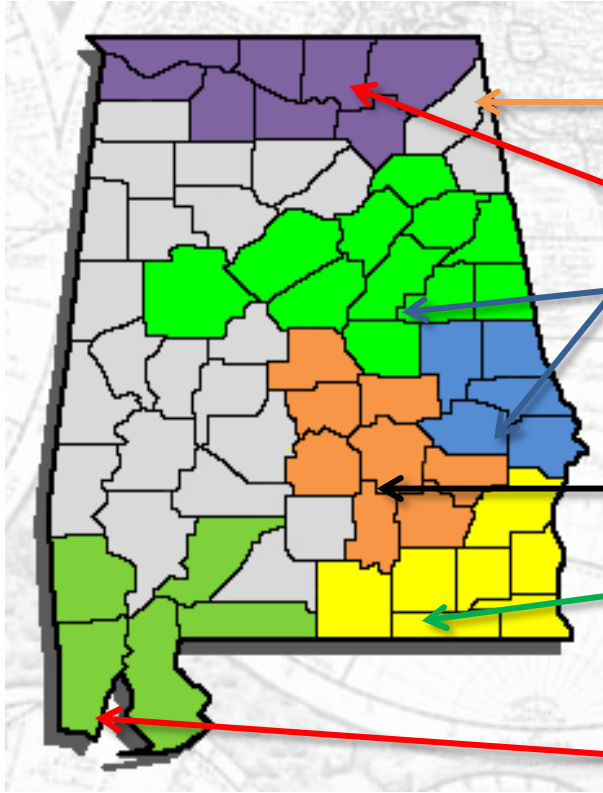

AlabamaLS.com Associates

Associates & Service Areas:

Travis Shields, PLS: (423) 702-6505
Tennessee, Georgia & Alabama Licensed

Mike Stanley, PLS: (256) 585-6002

Keith Maxwell, PE, PLS: (334) 826-9540
David McKinney, PLS – Subcontractor
Steve Hicks, PLS – Subcontractor
Bryan Shirley, PLS – Subcontractor
John Maxwell, PLS - Subcontractor

Bryan Shirley, PLS: (334) 625-9540
Alabama & Tennessee Licensed

Brock Mathews, PE, PLS: (888) 936-8426
Alabama, Florida & Georgia Licensed

Brandon Bailey, PLS: (251) 281-2081
Alabama, Florida & Mississippi Licensed

Other States Covered:

State of Tennessee - Travis Shields, PLS: (423) 702-6505

Eastern Texas - David McKinney, PLS: (903) 525-6404

Florida Panhandle: Call Keith Maxwell: (800) 798-9540

State of Georgia: Call Keith Maxwell: (678) 552-2824

Southern Mississippi: Call Keith Maxwell: (800) 798-9540

The land surveyors listed here can be found by going to AlabamaLS.com and choosing the area in which you need land surveying services. Otherwise, call Keith Maxwell at **(800) 798-9540** to discuss your needs and he will refer you to the right person. There are others not listed who we have worked with that we may refer you to. And, some of the surveyors listed will work statewide, depending on the type of job. Specialties include:

- Large Boundary Surveys
- ALTA Surveys
- Topographic Surveying
- Commercial Surveying
- Construction Surveying
- Engineering Site Plans
- Land Subdivisions
- Land Development Services
- Residential Lot Surveys
- Elevation Survey/Certificates

Phone: (800) 798-9540